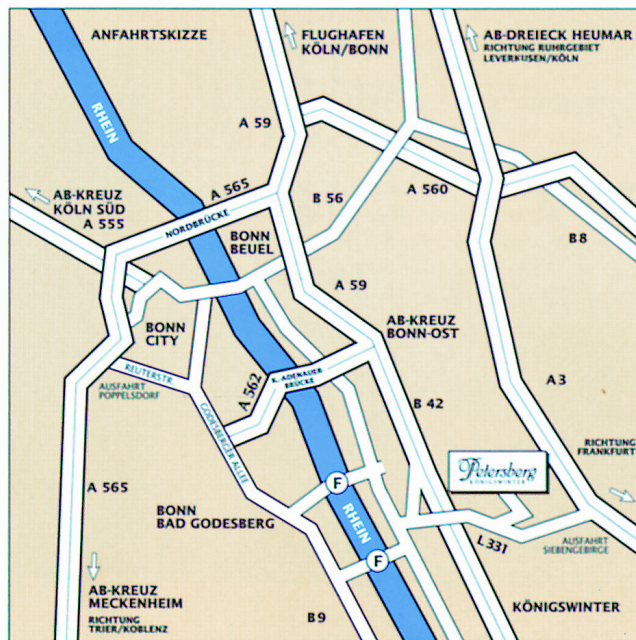

STEIGENBERGER
GRANDHOTEL PETERSBERG
KÖNIGSWINTER · BONN

Coming from Bonn:

Take the B 42 following signs for Königswinter, from there towards the A 3 via the L 331, after approx. 2 km take the approach road on the left, up to the plateau 2.6 km (winding road).

Details Navigation System: "Ferdinand-Mühlens-Straße" in 53639 Königswinter

From Frankfurt or Cologne, coming via the A 3:

Take highway exit No. 33 "Siebengebirge/ Königswinter", turn right via Margarethenhöhe, after approx. 8 km take the approach road on the right to the Petersberg.